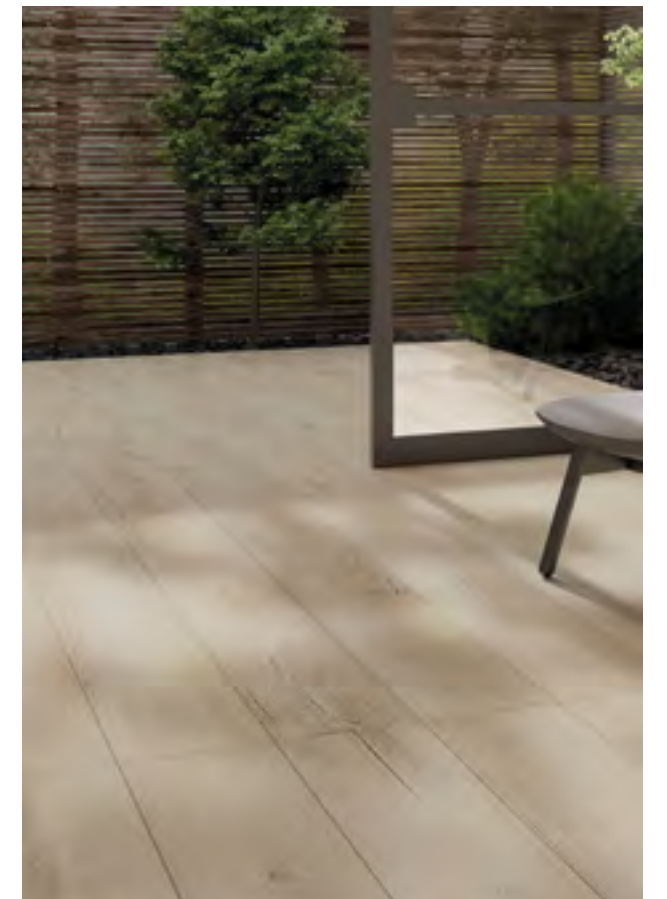

1510 x 240 x 11mm   1 BOX:3 TILES   AXBR0019