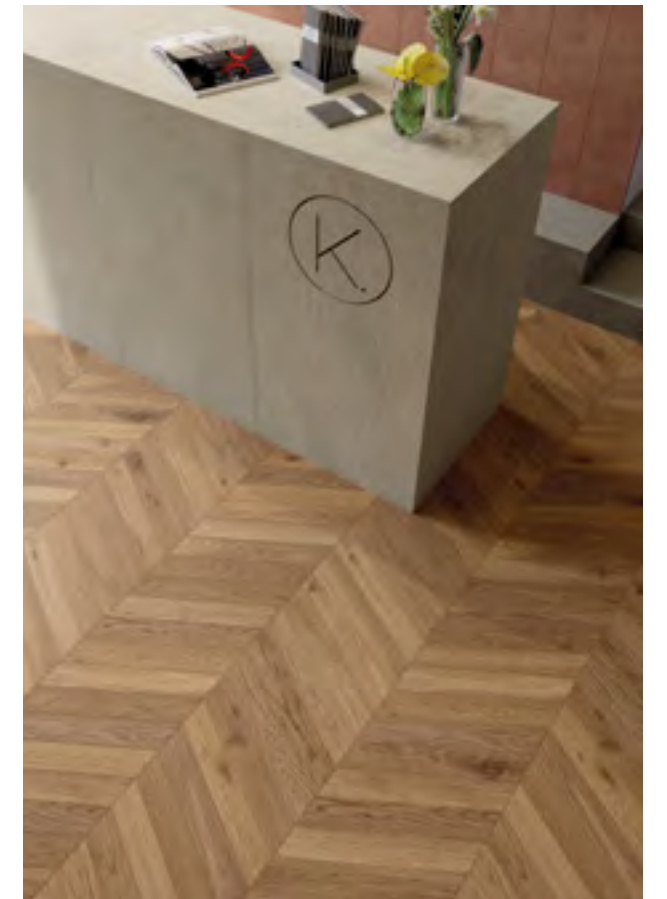

ELEMENTS WOOD DORATO CHEVRON
NATURAL FINISH

450 x 75 x 9mm   1 BOX:26 TILES   AHBRO262