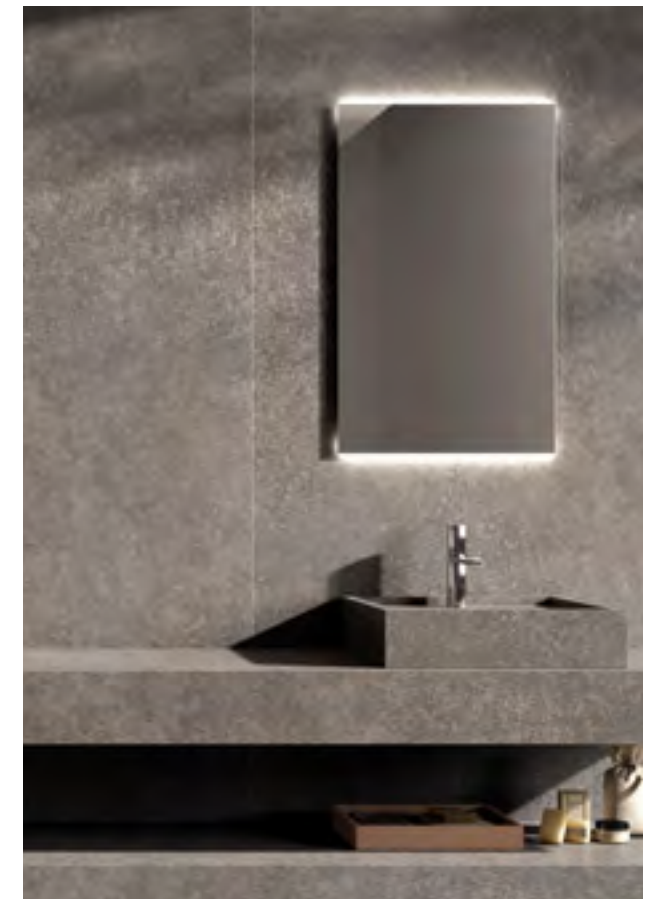

600 x 600 x 9mm   1 BOX:4 TILES   AHBR0293
1200 x 600 x 9mm   1 BOX:2 TILES   AHBR0294