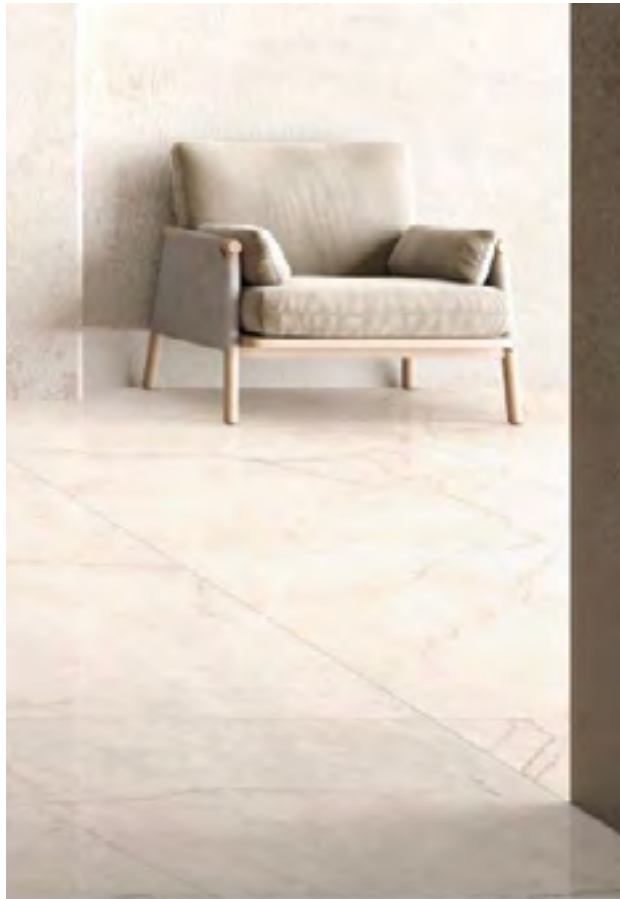

NEW

CLASSIC BEIGE
MATT OR POLISHED* FINISH

2800 x 1200 x 6mm	1 BOX:1 TILE	AHBE0241
1200 x 600 x 9mm	1 BOX:2 TILES	AHBE0239
1200 x 600 x 10.5mm	1 BOX:2 TILES	APBE0069*