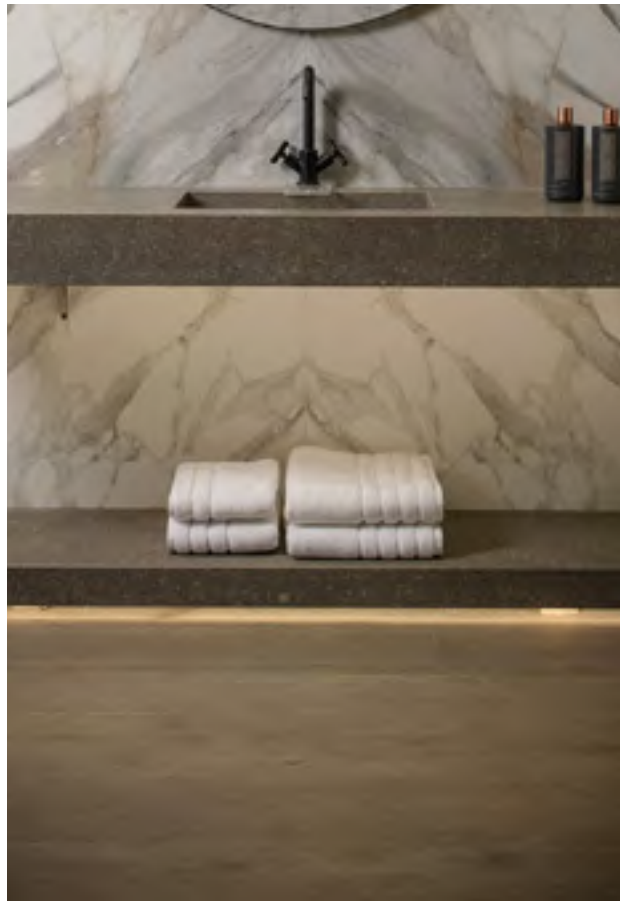

LENKE TAUPE
TEXTURED FINISH