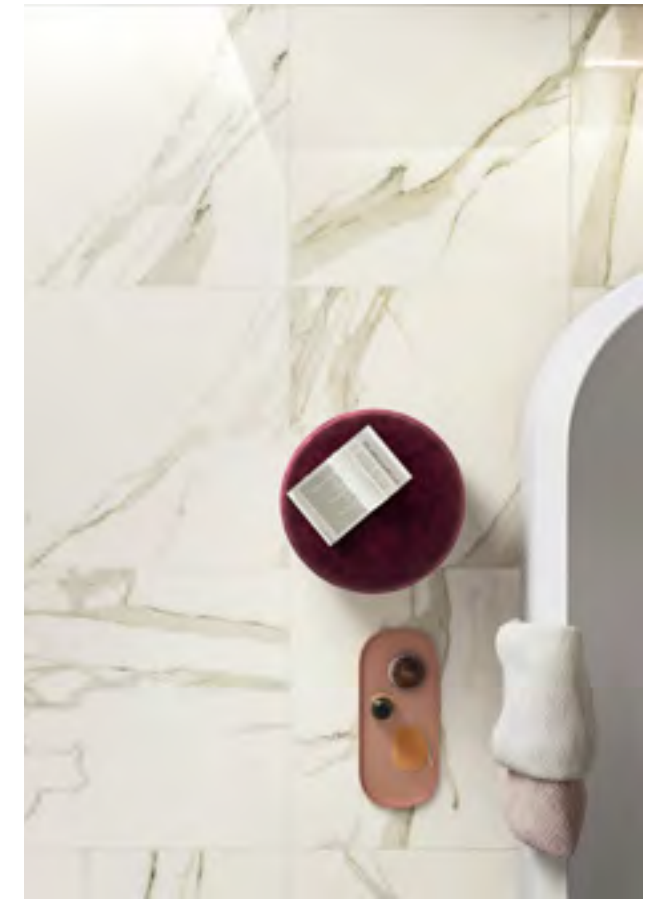

600 x 600 x 10mm   1 BOX:4 TILES   AHWH0310
1200 x 600 x 10mm   1 BOX:2 TILES   AHWH0309
1200 x 600 x 10mm   1 BOX:2 TILES   APWH0130*

STYLE 2 GREEK CREAM AZ
POLISHED FINISH