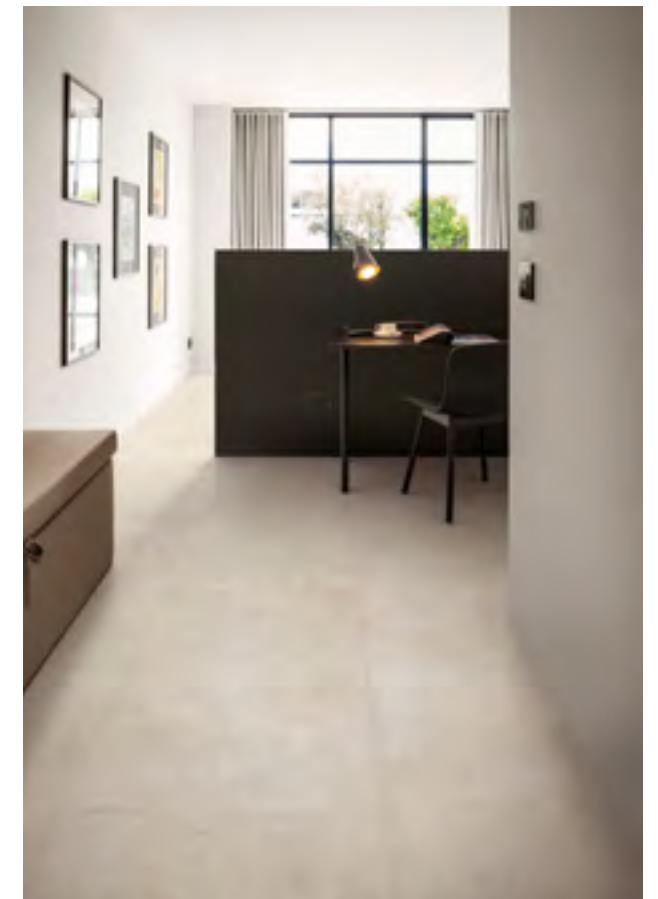

1500 x 750 x 10mm   1 BOX:2 TILES   AHIV0022