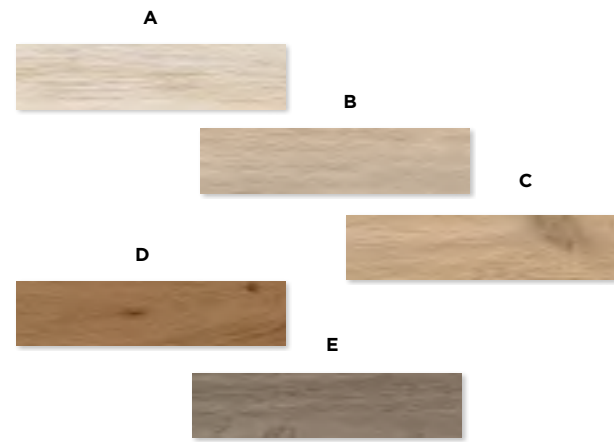

CHIANTI HERRINGBONE
NATURAL FINISH

605 x 155 x 9mm   1 BOX:10 TILES

A Chianti White Herringbone	AHWH0378
B Chianti Natural Herringbone	AHBRO288
C Chianti Beige Herringbone	AHBE0227
D Chianti Dark Herringbone	AHBRO289
E Chianti Taupe Herringbone	AHBRO290