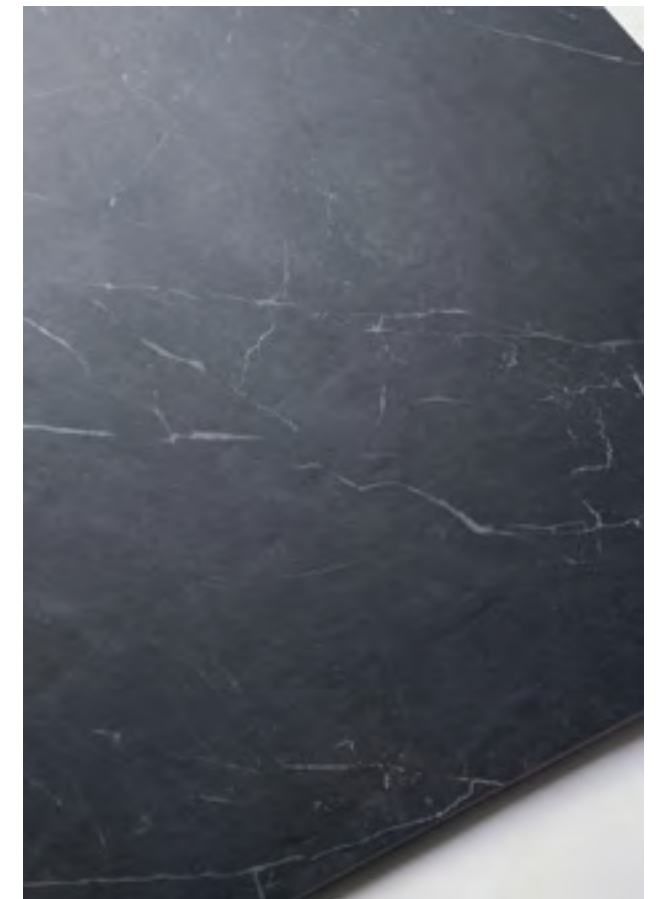

ANTIQUE MARBLE NERO MARQUINA
NATURAL FINISH

600 x 600 x 10mm	1 BOX:3 TILES	AHBK0071
1200 x 600 x 10mm	1 BOX:2 TILES	AHBK0070