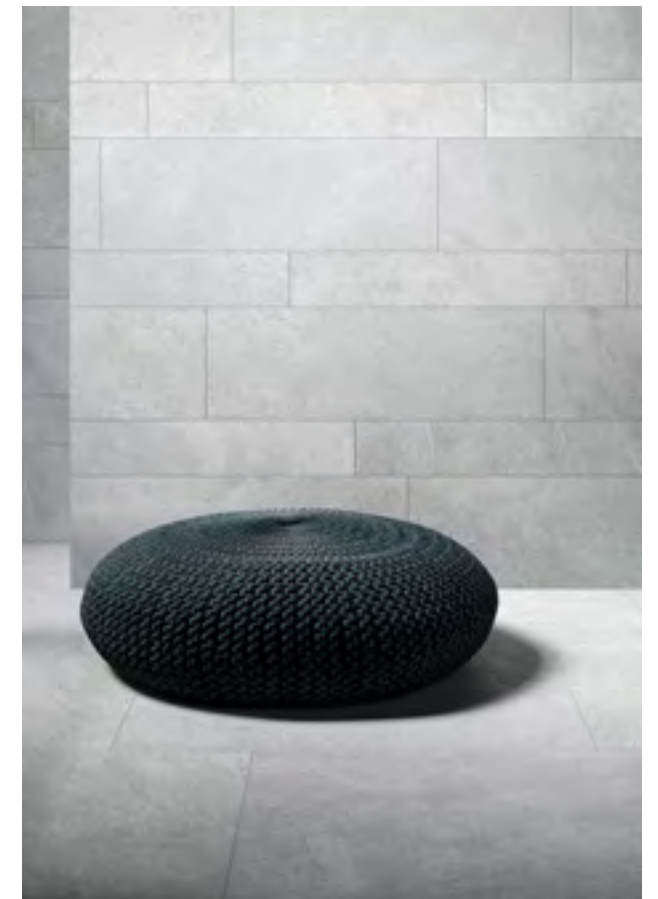

LAGO SLATE GREY
MATT FINISH

900 x 150 x 10mm	1 BOX:6 TILES	AHGR0438
900 x 300 x 10mm	1 BOX:4 TILES	AHGR0439
900 x 600 x 10mm	1 BOX:3 TILES	AHGR0440