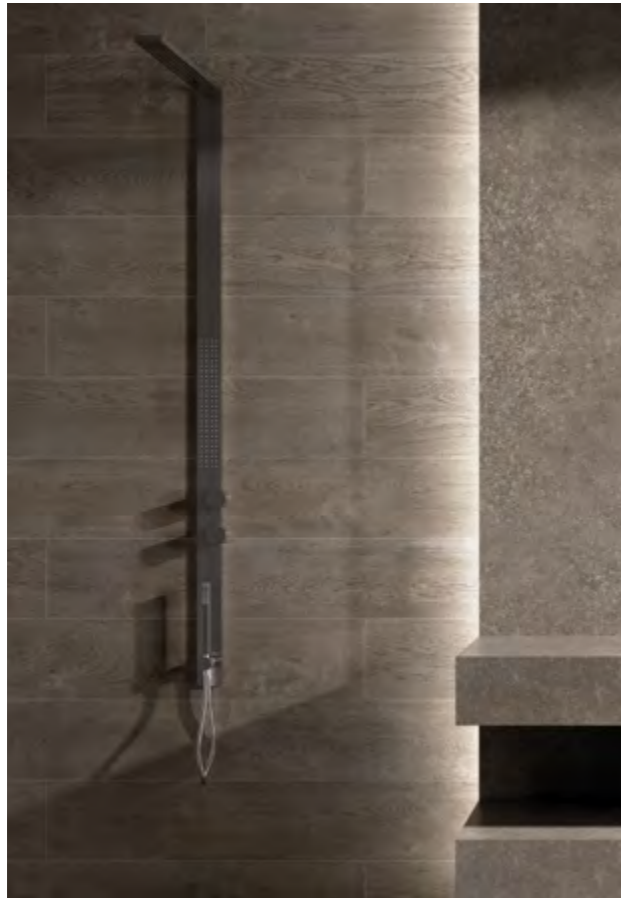

**WOODCODE TAUPE**  
NATURAL FINISH

1200 x 200 x 9mm      1 BOX:5 TILES      AHBR0292

**WOODCODE SAND**  
NATURAL FINISH

1200 x 200 x 9mm      1 BOX:5 TILES      AHGE0001