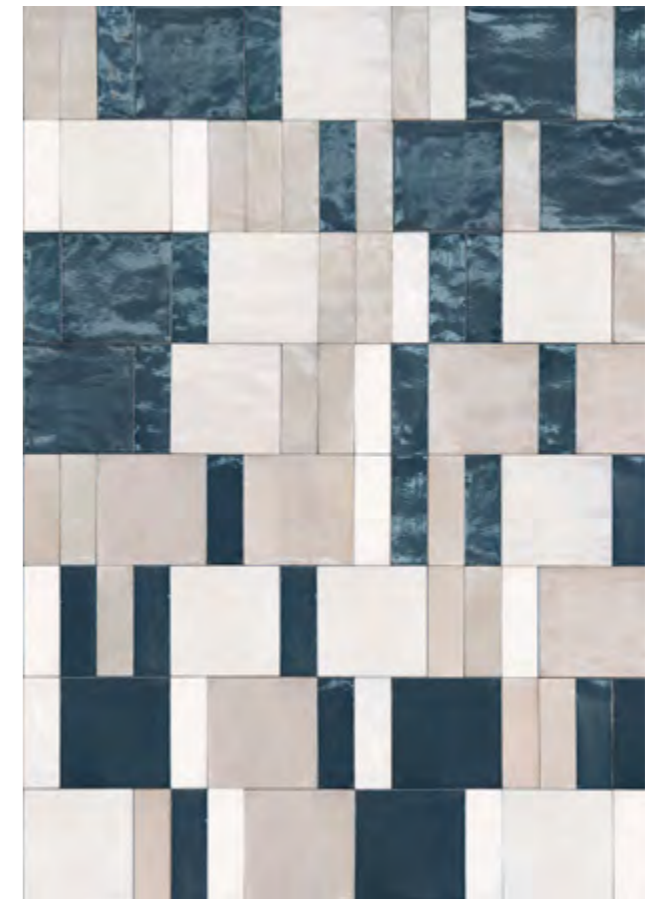

150 x 150 x 10mm   1 BOX:30 TILES   APBL0006
200 x 75 x 10mm   1 BOX:50 TILES   APBL0007
150 x 50 x 10mm   1 BOX:108 TILES   APBL0008