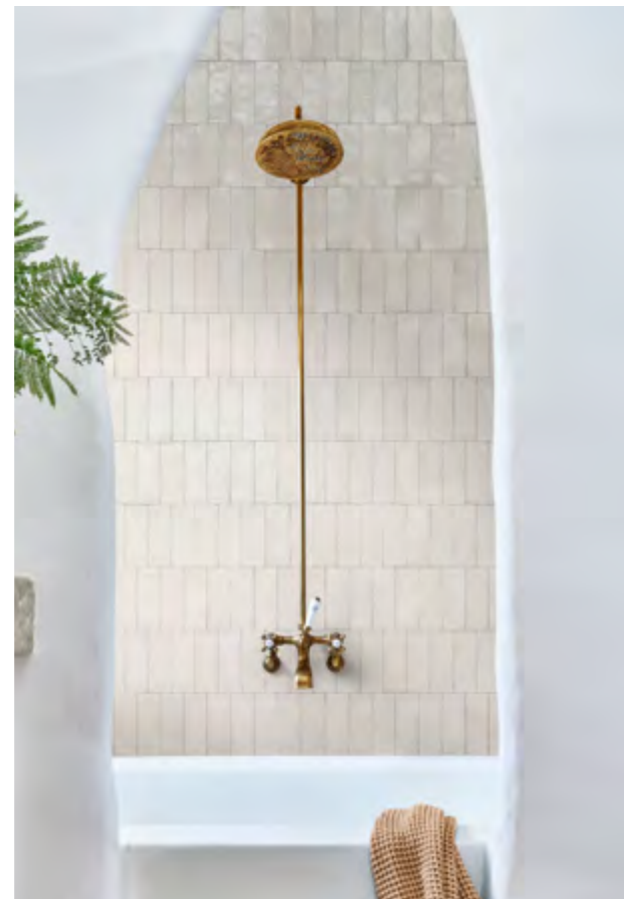

150 x 150 x 10mm	1 BOX:30 TILES	APBE0064
200 x 75 x 10mm	1 BOX:50 TILES	APBE0063
150 x 50 x 10mm	1 BOX:108 TILES	APBE0065

ELEMENTS EARTH CALCE
MATT FINISH