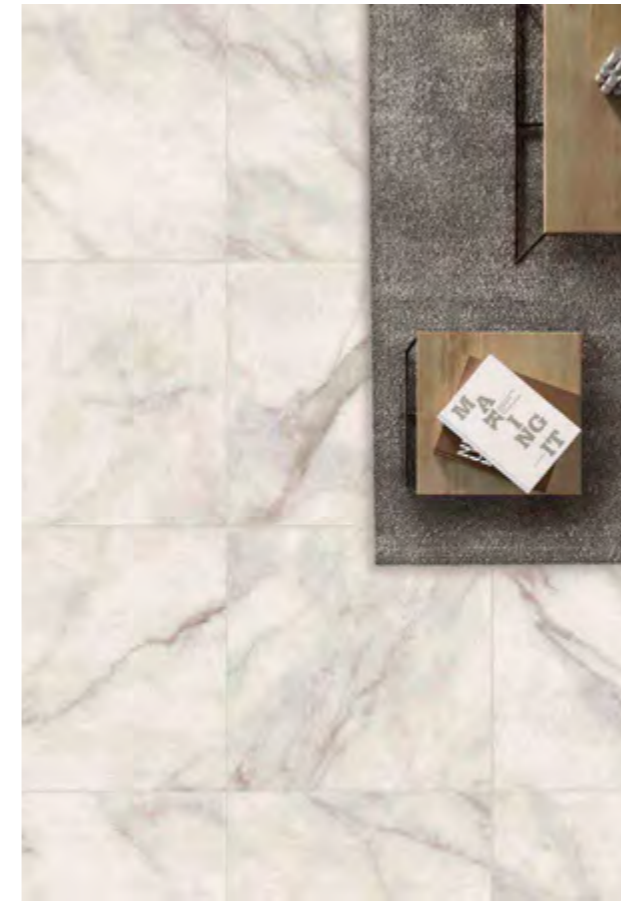

600 x 300 x 10mm	1 BOX:6 TILES	AHWH0318
600 x 600 x 10mm	1 BOX:3 TILES	AHWH0177
1200 x 600 x 10mm	1 BOX:2 TILES	AHWH0174

ANTIQUE MARBLE CALACATTA ORO
NATURAL FINISH

600 x 300 x 10mm	1 BOX:6 TILES	AHWH0319
600 x 600 x 10mm	1 BOX:3 TILES	AHWH0168
1200 x 600 x 10mm	1 BOX:2 TILES	AHWH0167