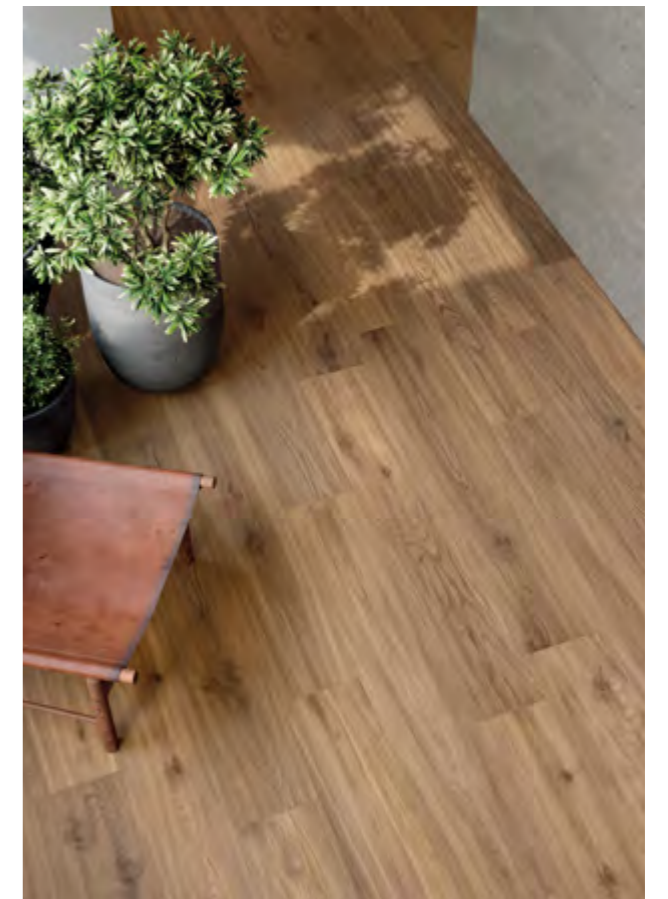

ELEMENTS WOOD DORATO PLANK
NATURAL FINISH

1200 x 200 x 9.5mm   1 BOX:6 TILES   AHBRO261