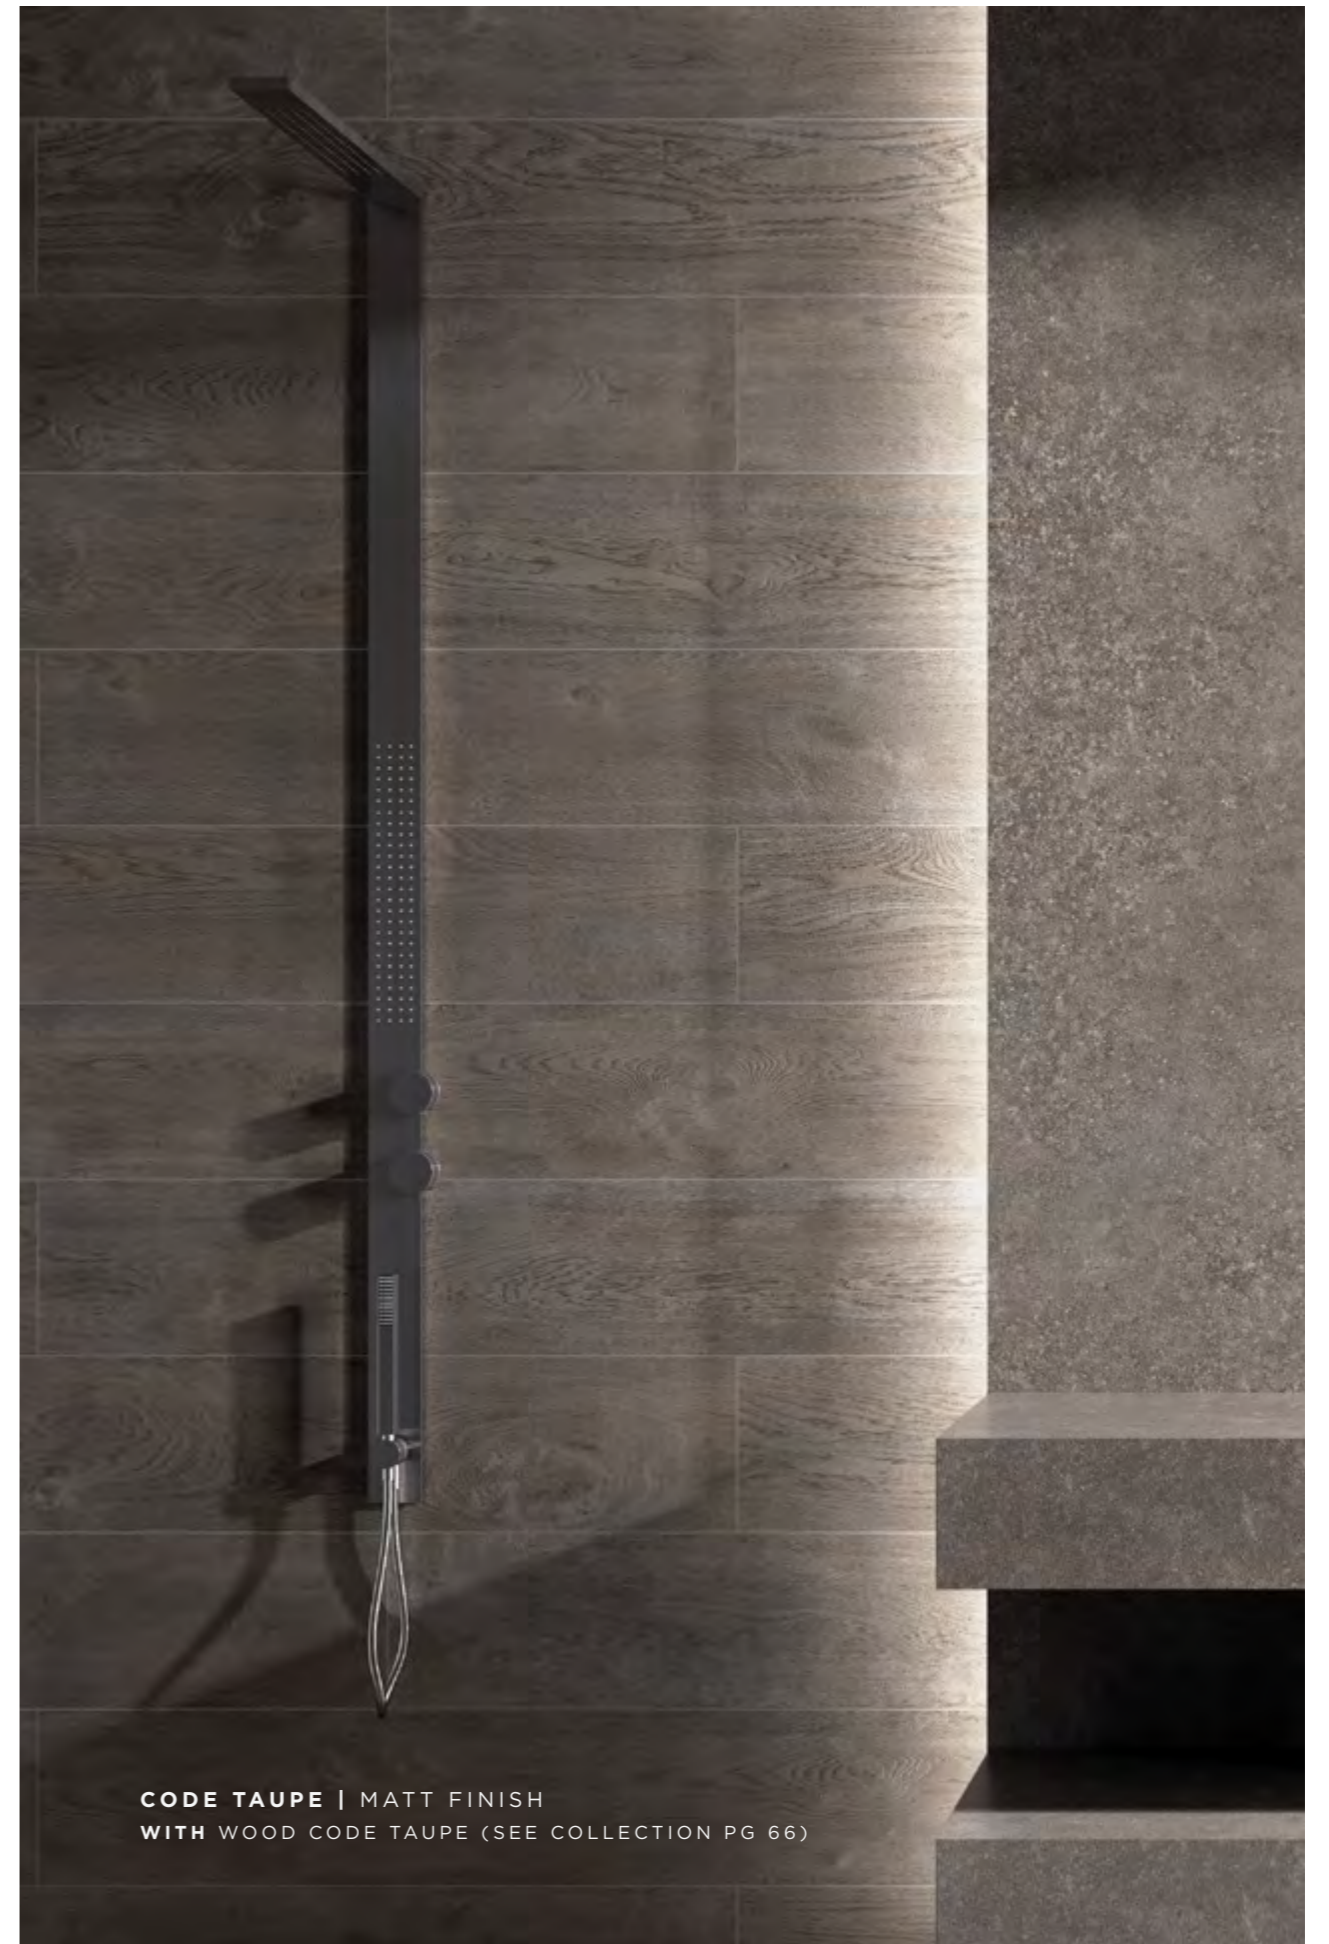

600 x 600 x 9mm   1 BOX:4 TILES   AHGE0002
1200 x 600 x 9mm   1 BOX:2 TILES   AHGE0003

CODE TAUPE | MATT FINISH
WITH WOOD CODE TAUPE (SEE COLLECTION PG 66)