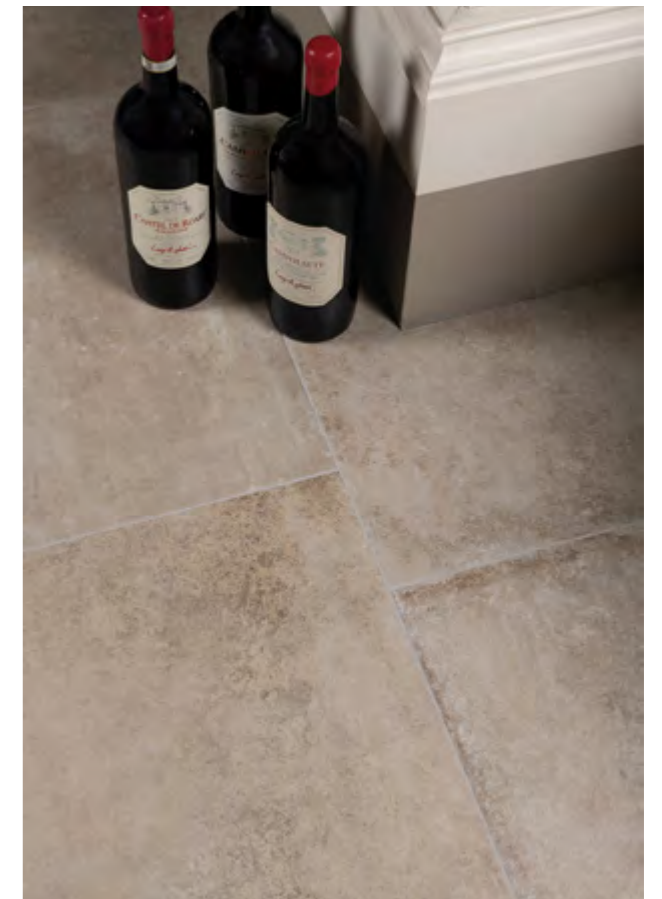

600 x 300 x 10mm	1 BOX:6 TILES	AHBE0182
600 x 600 x 10mm	1 BOX:4 TILES	AHBE0183
900 x 600 x 10mm	1 BOX:3 TILES	AHBE0132

THIS PRODUCT IS ALSO AVAILABLE IN SEVERAL PATTERNS AND SKIRTING **SEE APPENDIX PAGE 33**