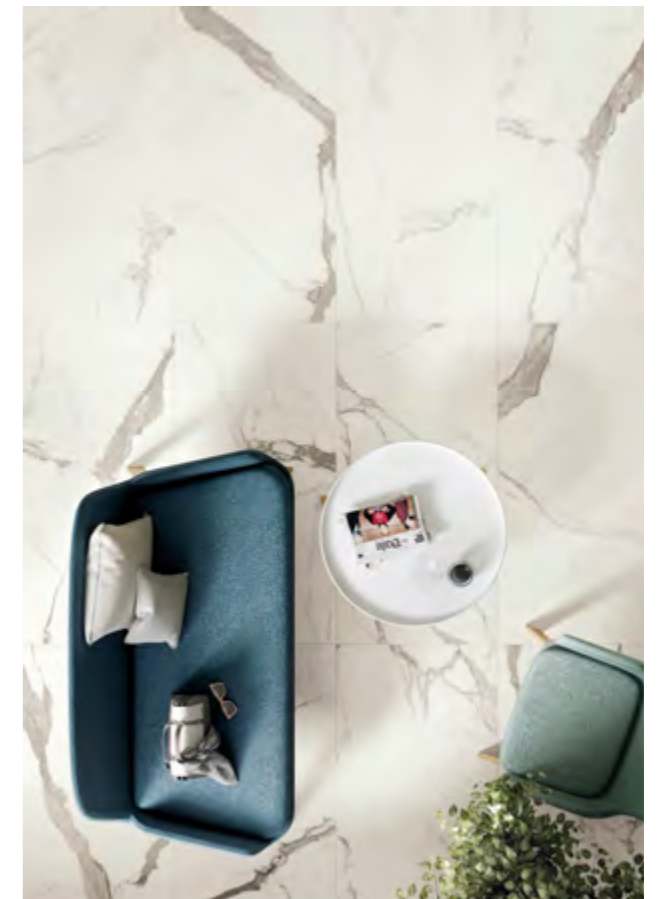

600 x 600 x 10mm	1 BOX:4 TILES	AHWH0312
1200 x 600 x 10mm	1 BOX:2 TILES	AHWH0311
1200 x 600 x 10mm	1 BOX:2 TILES	APWH0132*