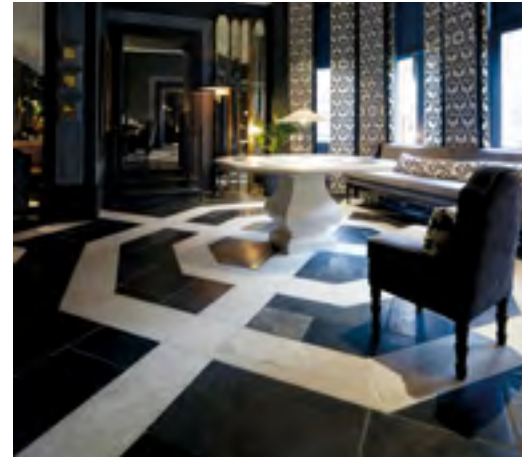

**THE FRANKLIN LONDON -
STARHOTELS COLLECTION**

Anouska Hempel designed this hotel with the twinkle and the magic of Venice peering through gloriously laid marble and limestone floors based on a historical wellsite near the Rialto in Venice. Working closely with Anouska Hempel Design, Lapidida made the stone floor as well as the stone furniture, fireplaces and mirrors found throughout the hotel. Each of the 35 bedrooms are decorated in tones of grey and flooded with natural light, many overlooking the tranquil green of Egerton Gardens.